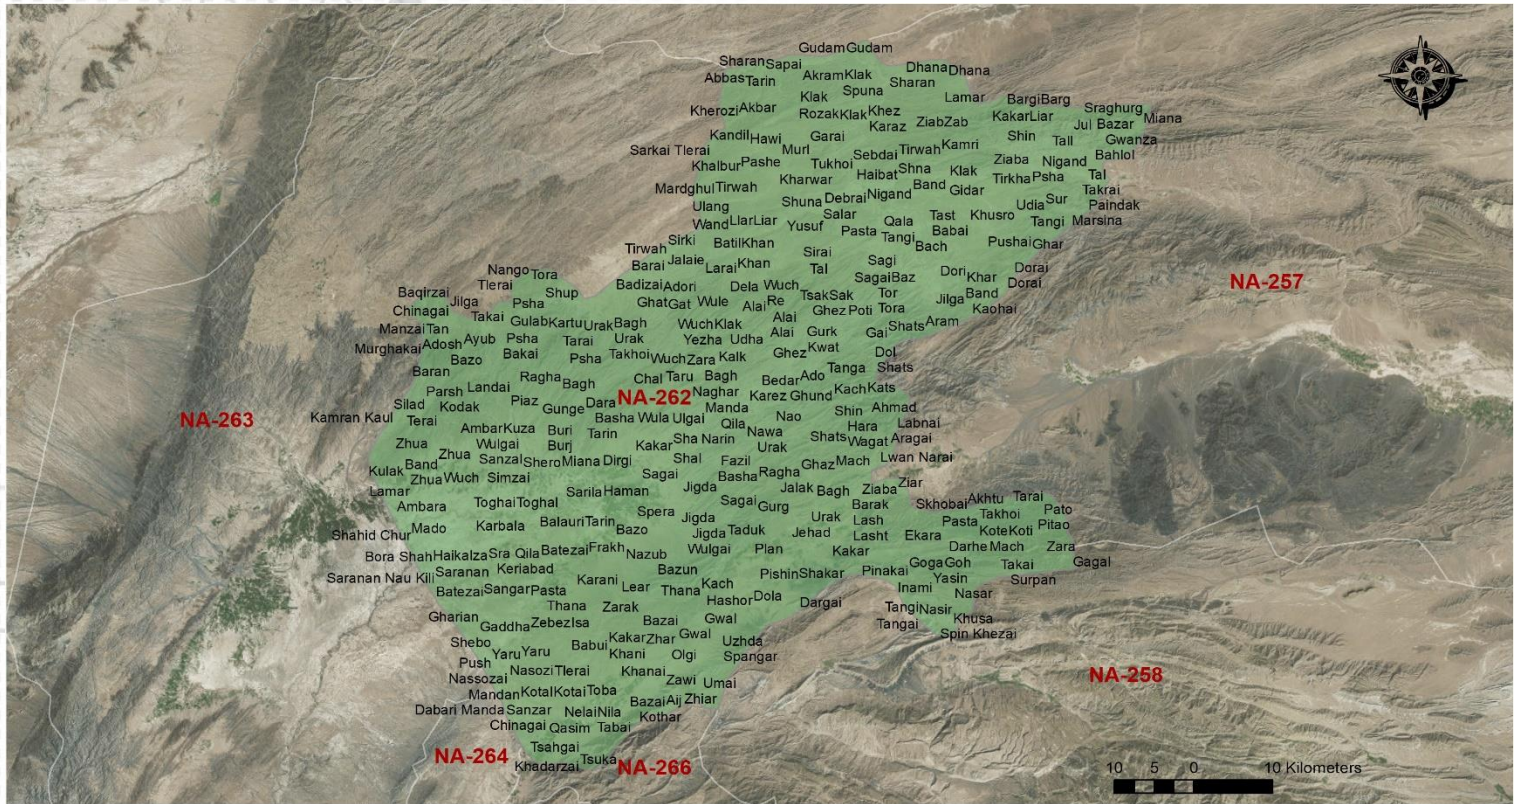

CONSTITUENCY PROFILE

NA-262 PISHIN

BALUCHISTAN

CONSTITUENCY POPULATION

736,481

VOTER STATISTICS

Male

145,881

Female

108,485

Total

254,366

35%

of the total population are registered as voters

POLLING STATIONS

84

Male

71

Female

135

Combined

290

Total

Number of polling stations where registered voters exceed 1,200

AVERAGE VOTER AT POLLING STATION

877

AVERAGE VOTER AT POLLING BOOTH

322

LIST OF CONTESTING CANDIDATES

#	Name	Name of Political Party
1	Ehsam Uddin	Independent
2	Aemal Khan	Independent
3	Tekadar Hayat Ullah	Independent
4	Daulat Shah	Independent
5	Syed Abdul Zahir	Pakistan Muslim League (Nawaz)
6	Shams Ul Haq	Jamiat Ulama-e-Islam Nazryati Pakistan
7	Abdullah Khan	Independent
8	Kamal Uddin	Muttahidda Majlis-e-Amal Pakistan
9	Gohar Eijaz Khan Kakar	Balochistan Awami Party
10	Muhammad Eesa Khan	Pashtunkhwa Milli Awami Party
11	Muhammad Hashim Khan Panezai	Pakistan Tehreek-e-Insaf
12	Malik Abdul Qayyum Kakar	Pakistan Peoples Party Parliamentarians
13	Malik Muhammad Usman	Independent
14	Nizam Uddin	Awami National Party
15	Nizam Uddin	Independent